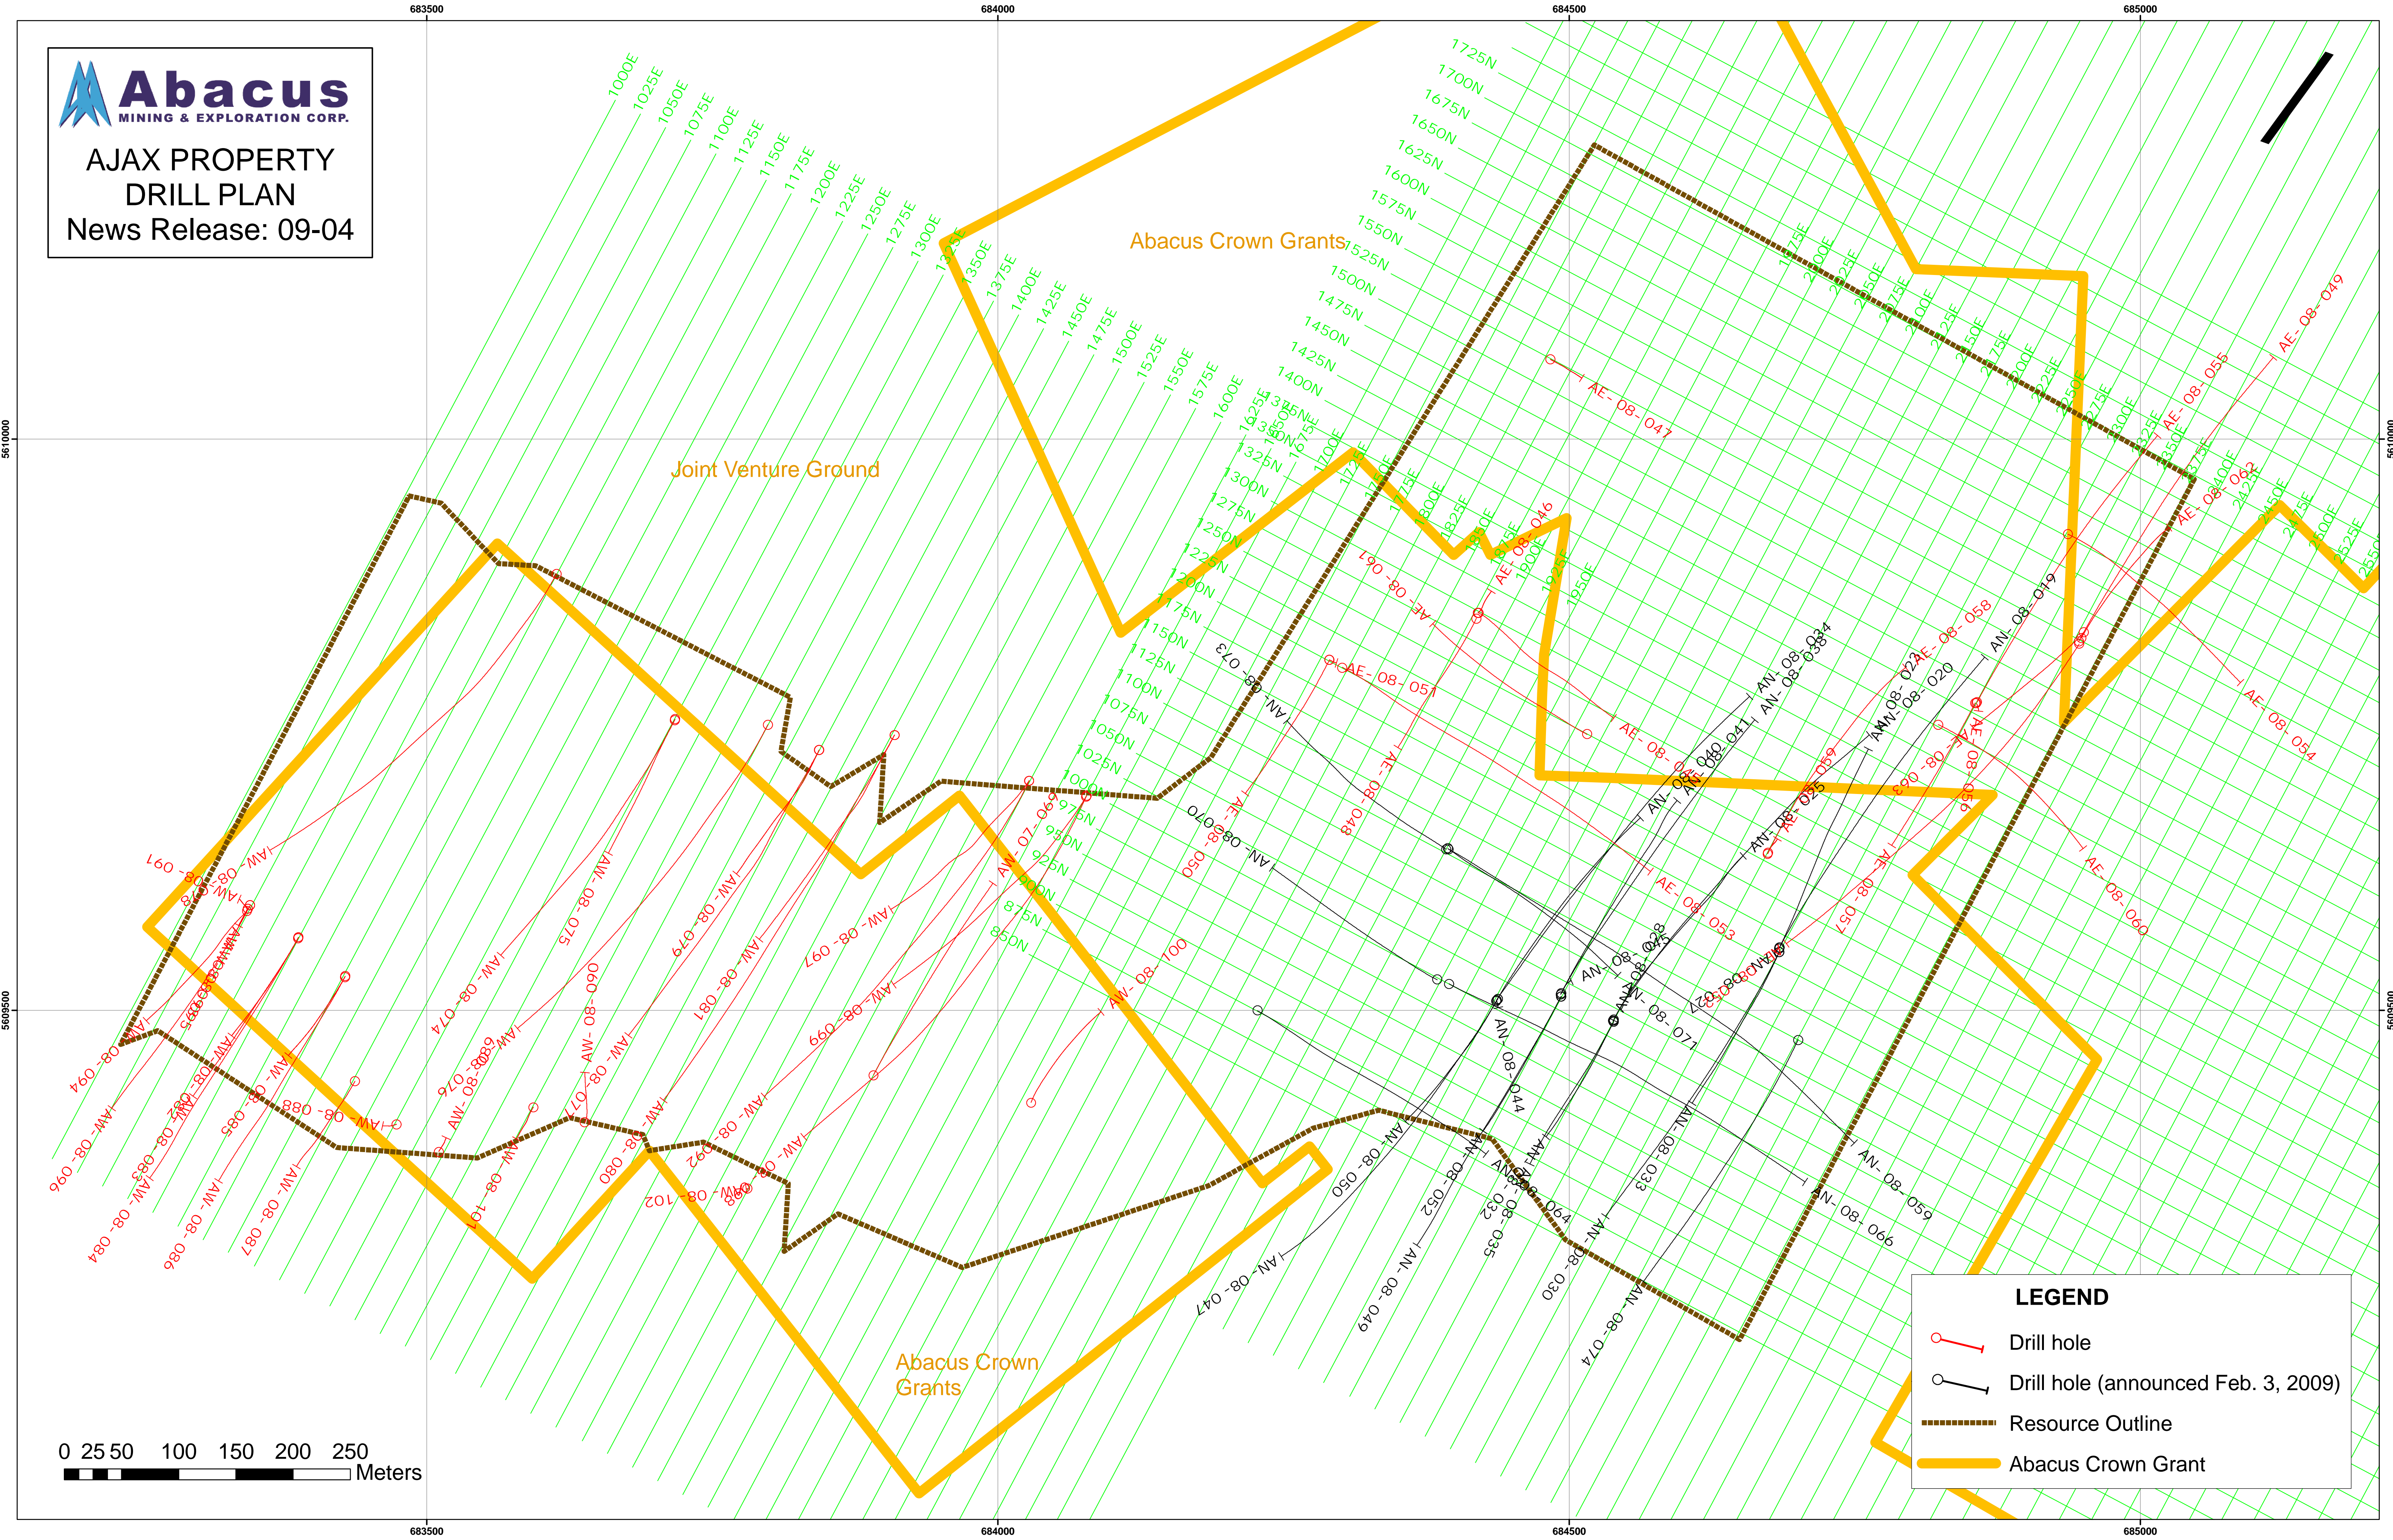

**AJAX PROPERTY  
DRILL PLAN**  
News Release: 09-04

5610000

5605000

5600000

683500

684000

684500

685000

5610000

5605000

5600000

**LEGEND**

- Drill hole
- Drill hole (announced Feb. 3, 2009)
- Resource Outline
- Abacus Crown Grant